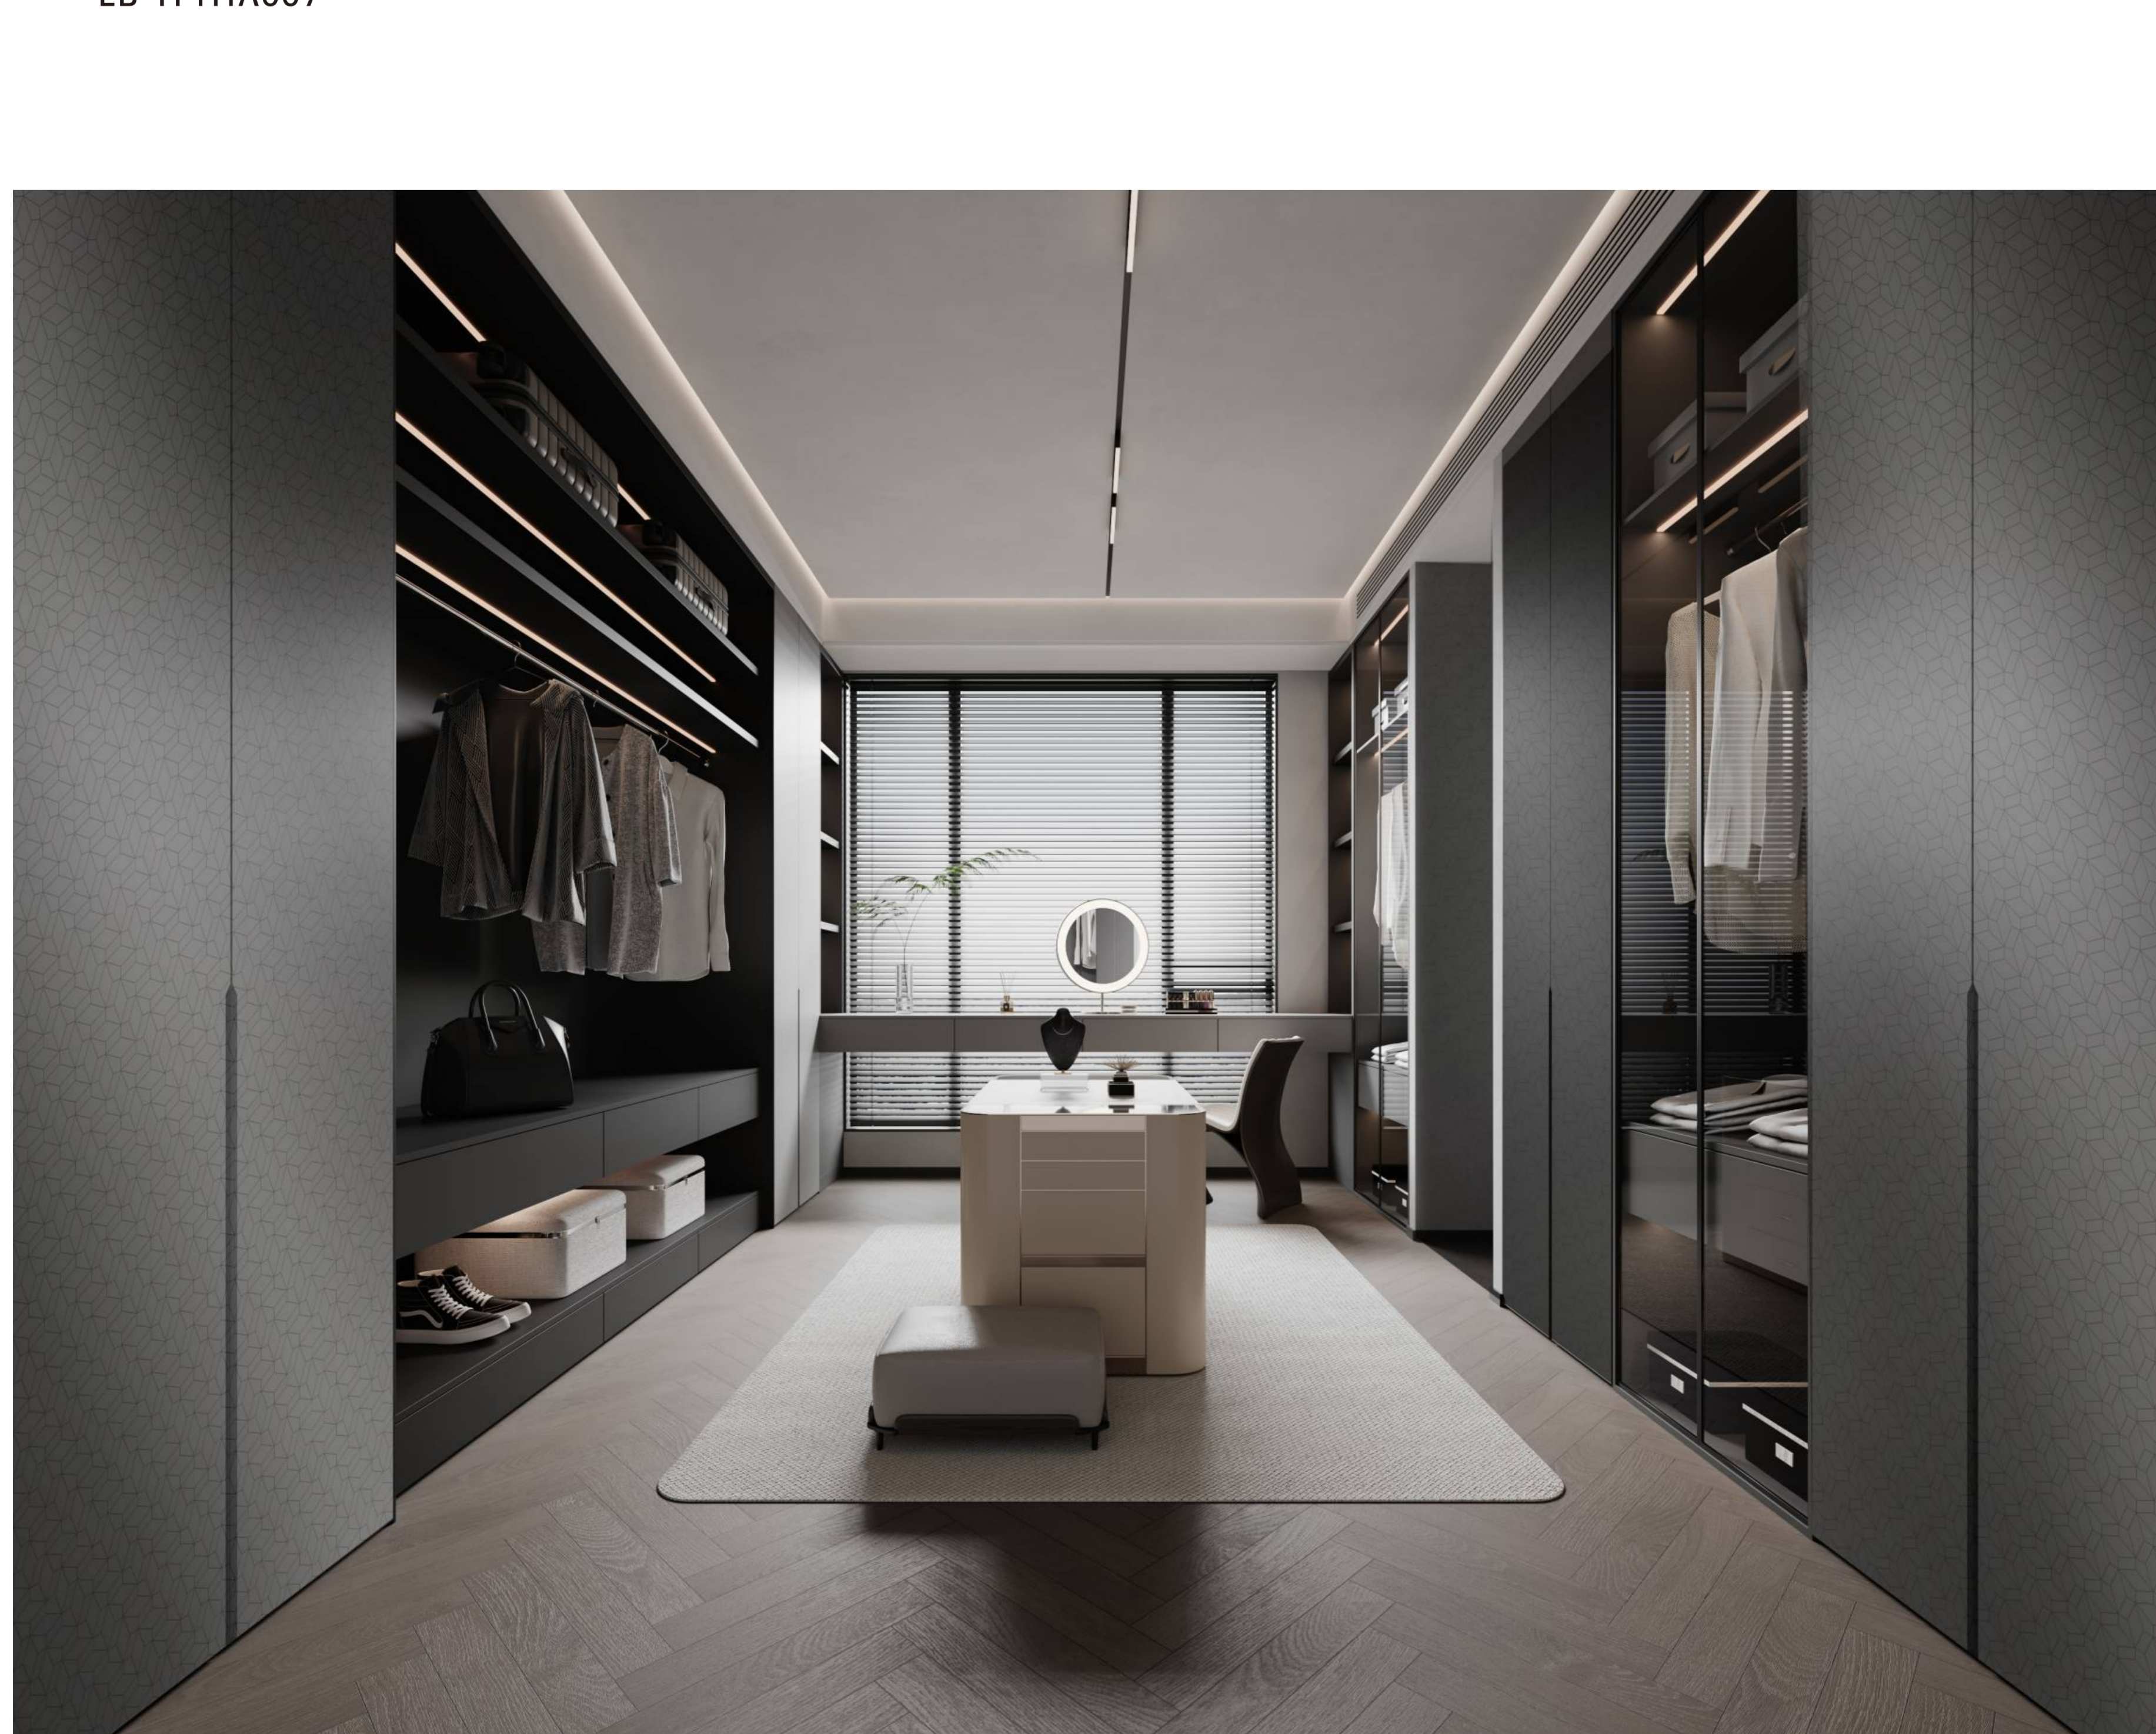

EB Dalong Pattern Film Series

High Gloss × Texture × Touch, Elevate Your Decoration Style!

Raw Material

The base film adopts metallic shiny film, featuring a unique metallic color with true hue and uniform luster.

EB Technology

The surface performance is upgraded in multiple aspects—anti-fingerprint, stain-resistant, wear-resistant, Eco-friendly.

Technical Barrier

Intelligent printing technology is applied on the raw material, matching with the metallic shiny film to form the same color with different textures, becoming an exclusive advantage.

Unique Texture

Dragon pattern lines flow with light and shadow. High-gloss and matte lines interweave light and dark, creating a distinct three-dimensional visual contrast with strong impact.

Tactile Sensation

High-gloss lines feel smooth with natural luster; matte lines feel soft touch.

APPLICABLE SPATIAL SCENARIOS

[Special Note]

The patterns and colors shown in this document are for design effect reference only. Actual products may exhibit slight variations due to differences in production processes and display devices.

If you have strict requirements regarding color/pattern, please contact us to obtain actual samples.